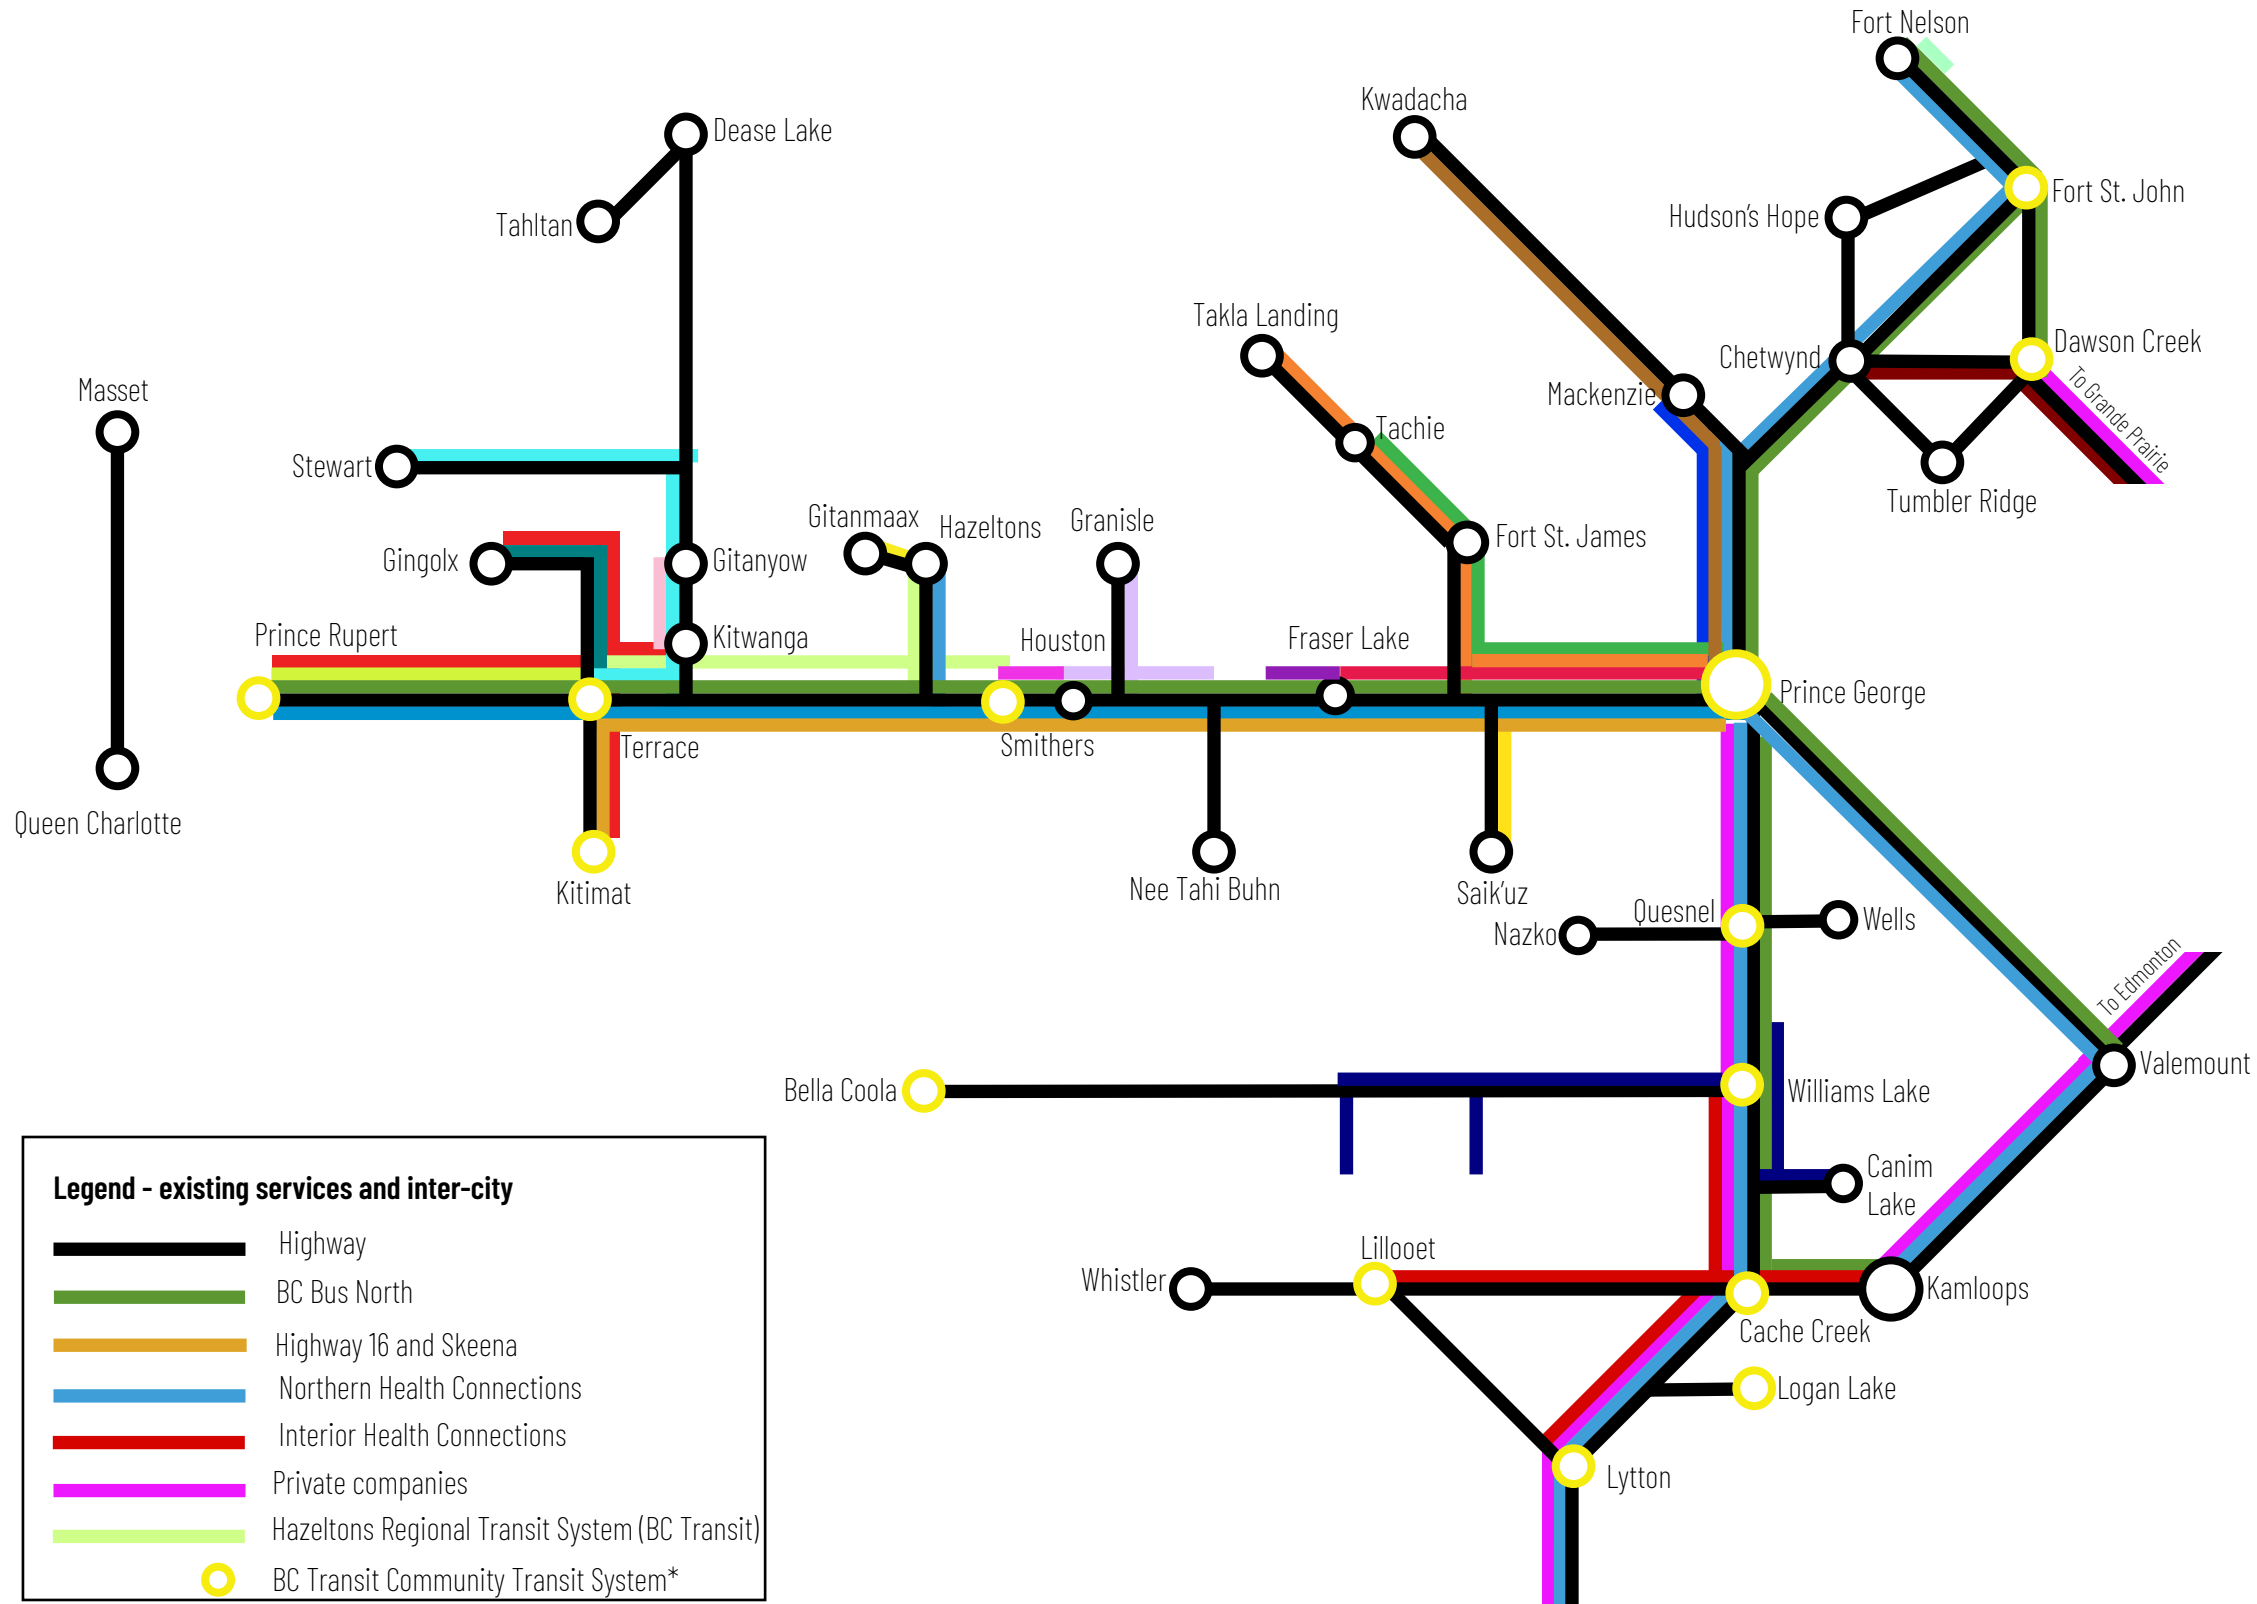

Passenger Transportation Services in Northern B.C.

Legend - existing services and inter-city

- Highway
- BC Bus North
- Highway 16 and Skeena
- Northern Health Connections
- Interior Health Connections
- Private companies
- Hazeltons Regional Transit System (BC Transit)
- BC Transit Community Transit System*

* Communities with BC Transit Community Transit System not identified on the map are:
100 Mile House Ashcroft Clinton Lac La Hache Taylor

Legend - shuttle services in the Northeast region

- Kwadacha Nation
- Nawican Friendship Centre
- Northern Rockies Senior Society

Legend - shuttle services in the Prince George region

- Autumn Services
- Binche Keyoh Bu Society
- District of Vanderhoof
- Kimta Transportation
- Takla Nation
- Village of Fraser Lake

Legend - shuttle services in the Northwest region

Legend - shuttle services in the Cariboo-Chilcotin/Lillooet region

- First Nations Health Authority (Interior)