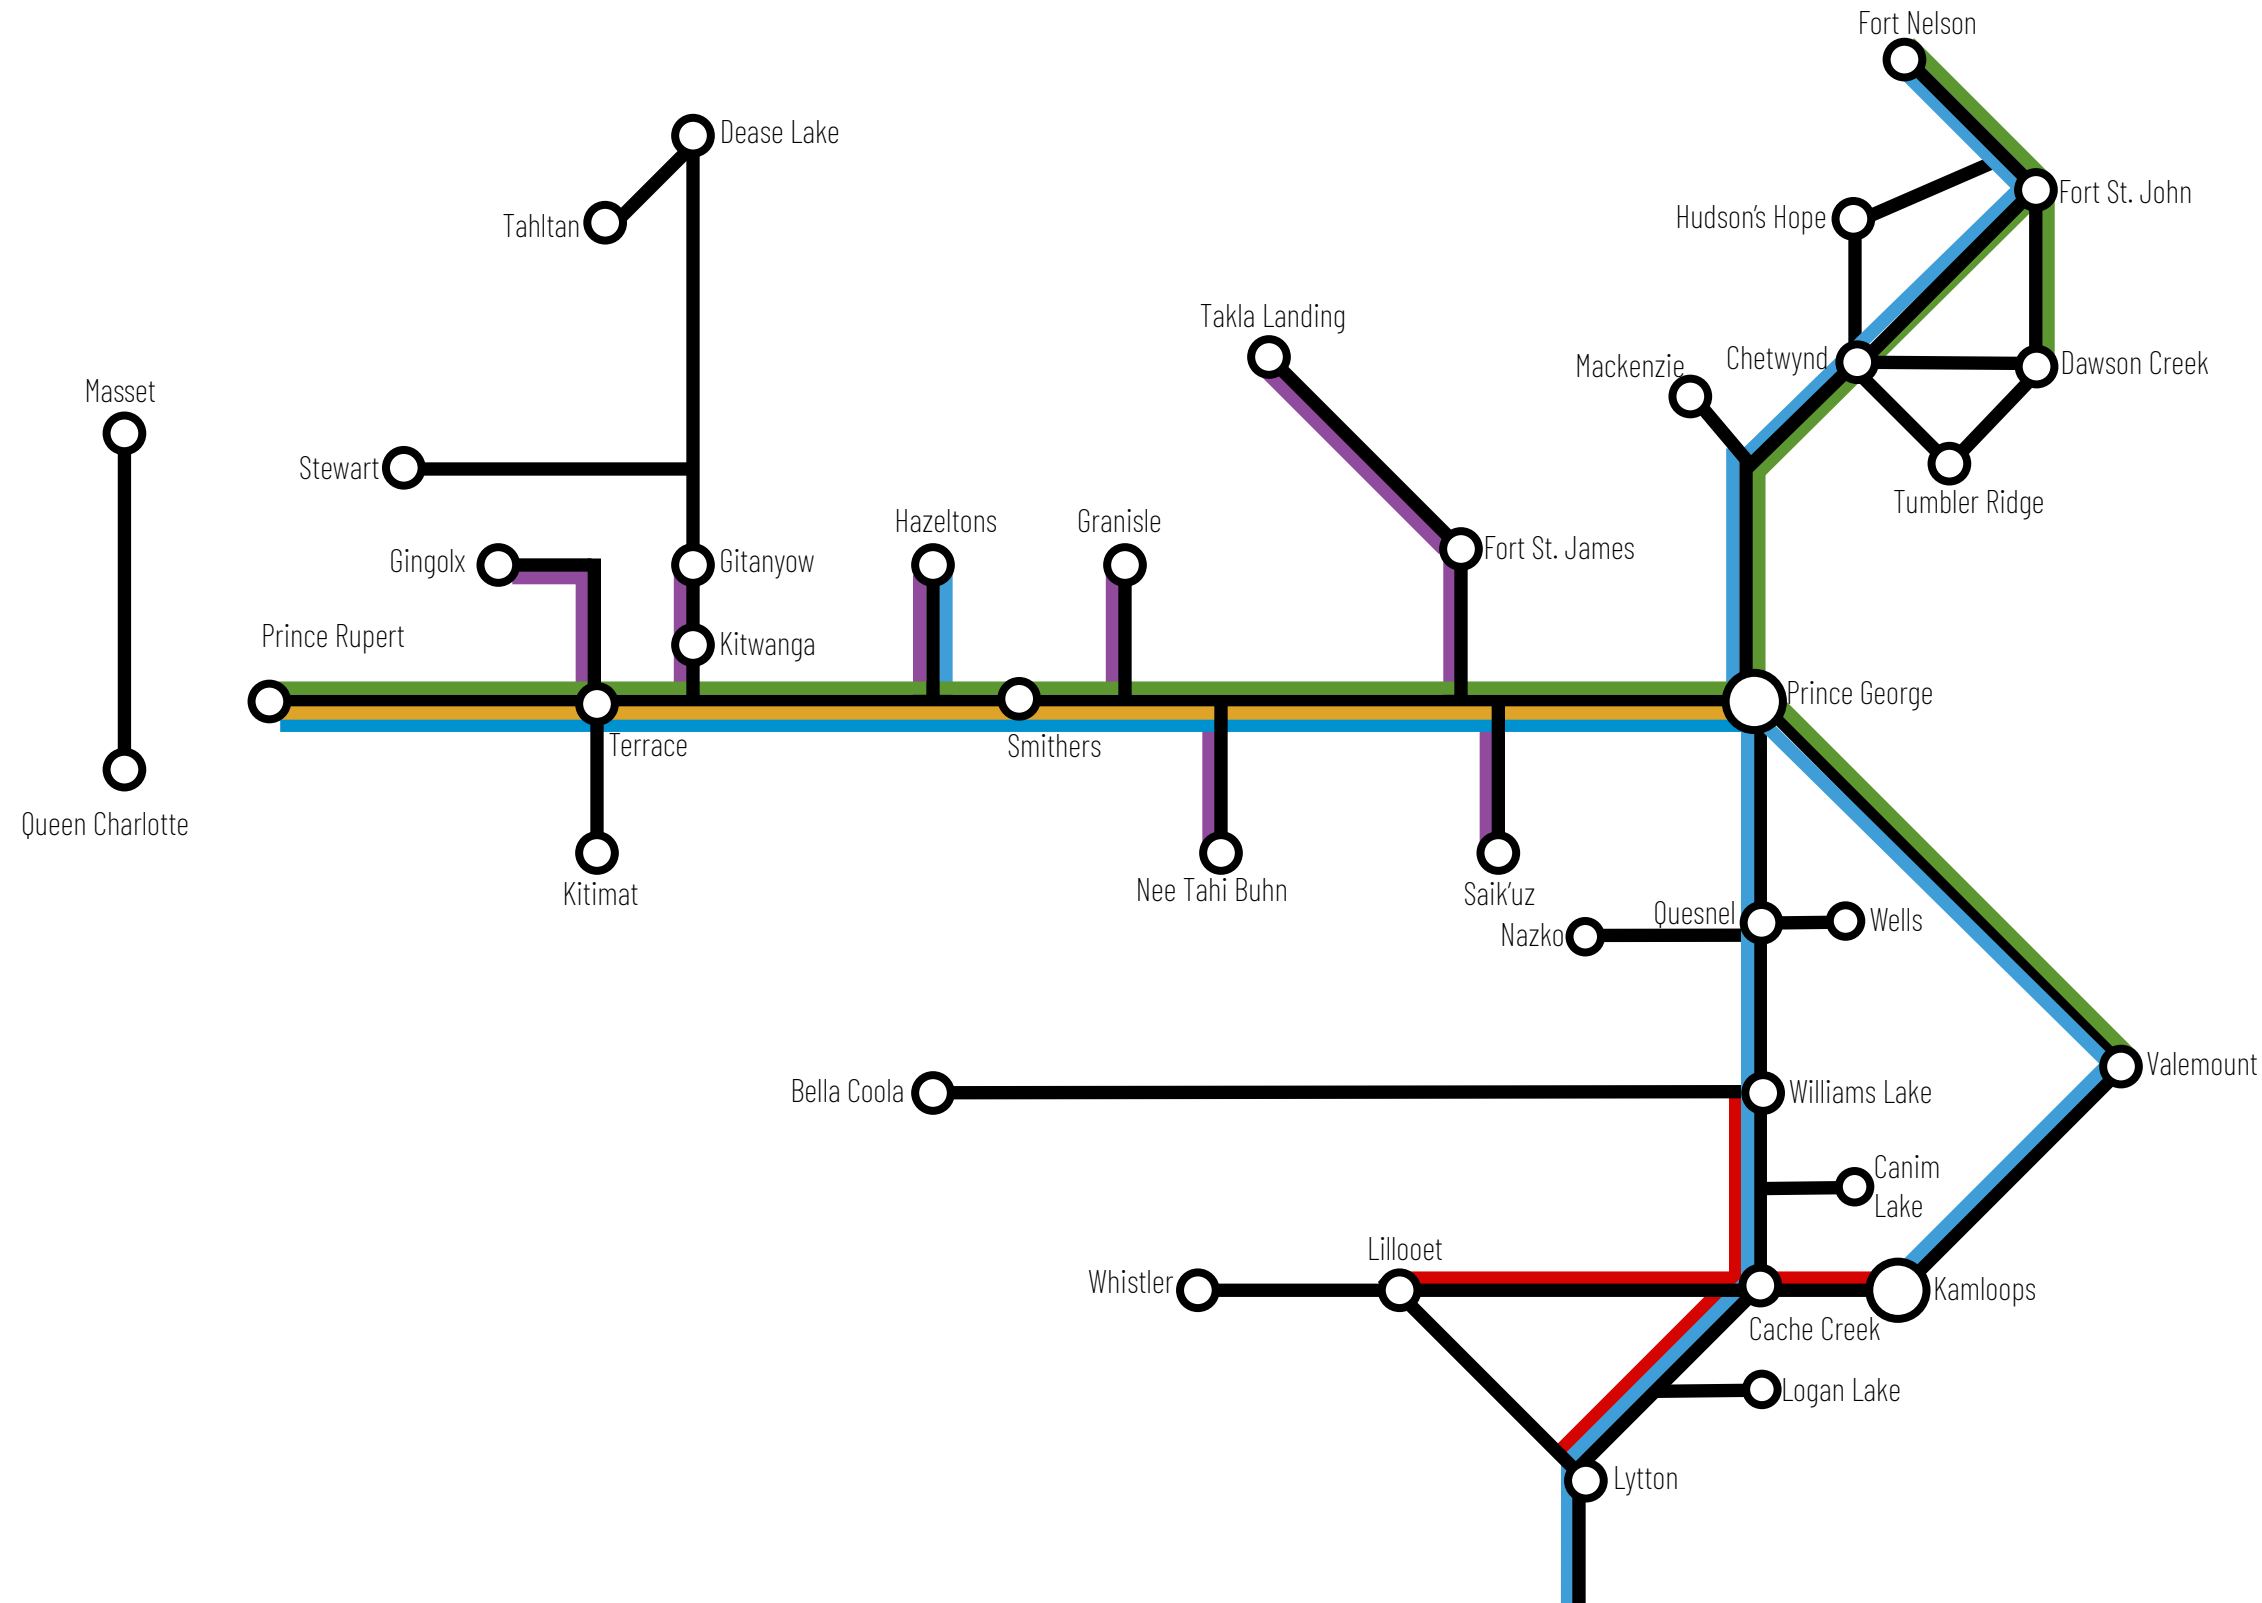

# Passenger Transportation Services in Northern B.C.

Legend	
	Highway
	BC Bus North
	Highway 16 and Skeena
	Northern Health Connections
	Community transportation grants
	Interior Health Connections